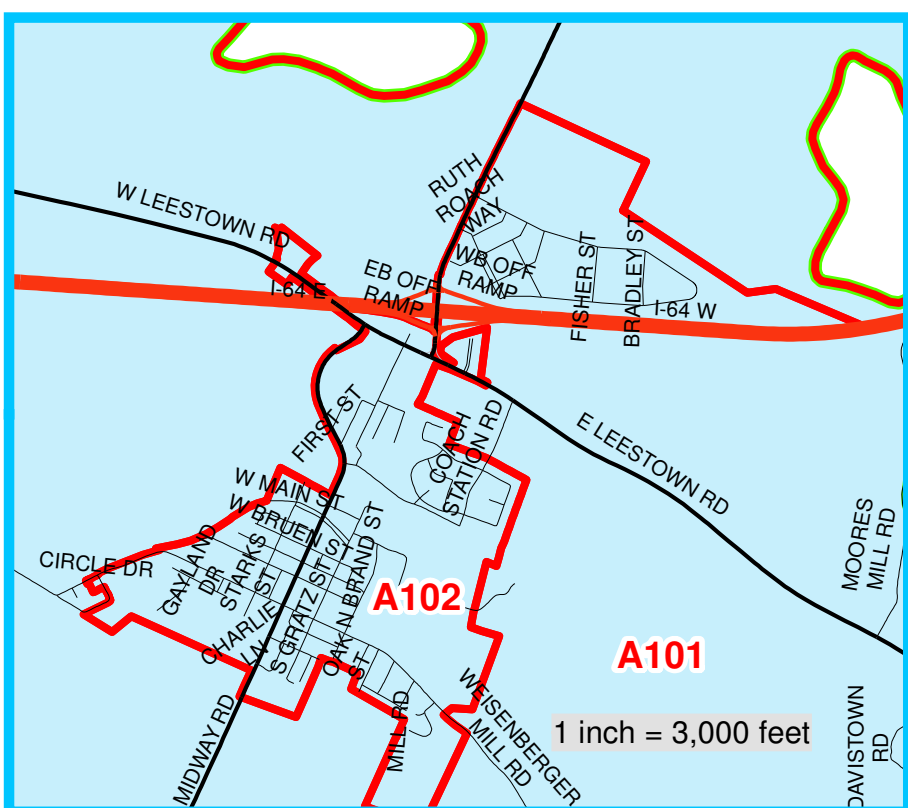

Woodford County Magistrate Districts & Precincts

Versailles

- Precincts
- Magistrate Districts Boundary
- Magistrate District**
 - District 1
 - District 2
 - District 3
 - District 4
 - District 5
 - District 6
 - District 7
 - District 8

1 inch = 3,000 feet

Please pay close attention to your Magistrate District location, as it could change depending on Odd/Even address or location along a road.

Midway-Versailles-Woodford County
Planning Commission

Office of Land Information

Notice: This boundary map is not the official record establishing magisterial boundaries and should not be relied upon as the definitive statement in this regard. The districts are formally established by Woodford County Ordinance 2011-12, approved September 13, 2011, a copy of which may be obtained, at duplication cost, in the Woodford County Judge/Executive's Office.