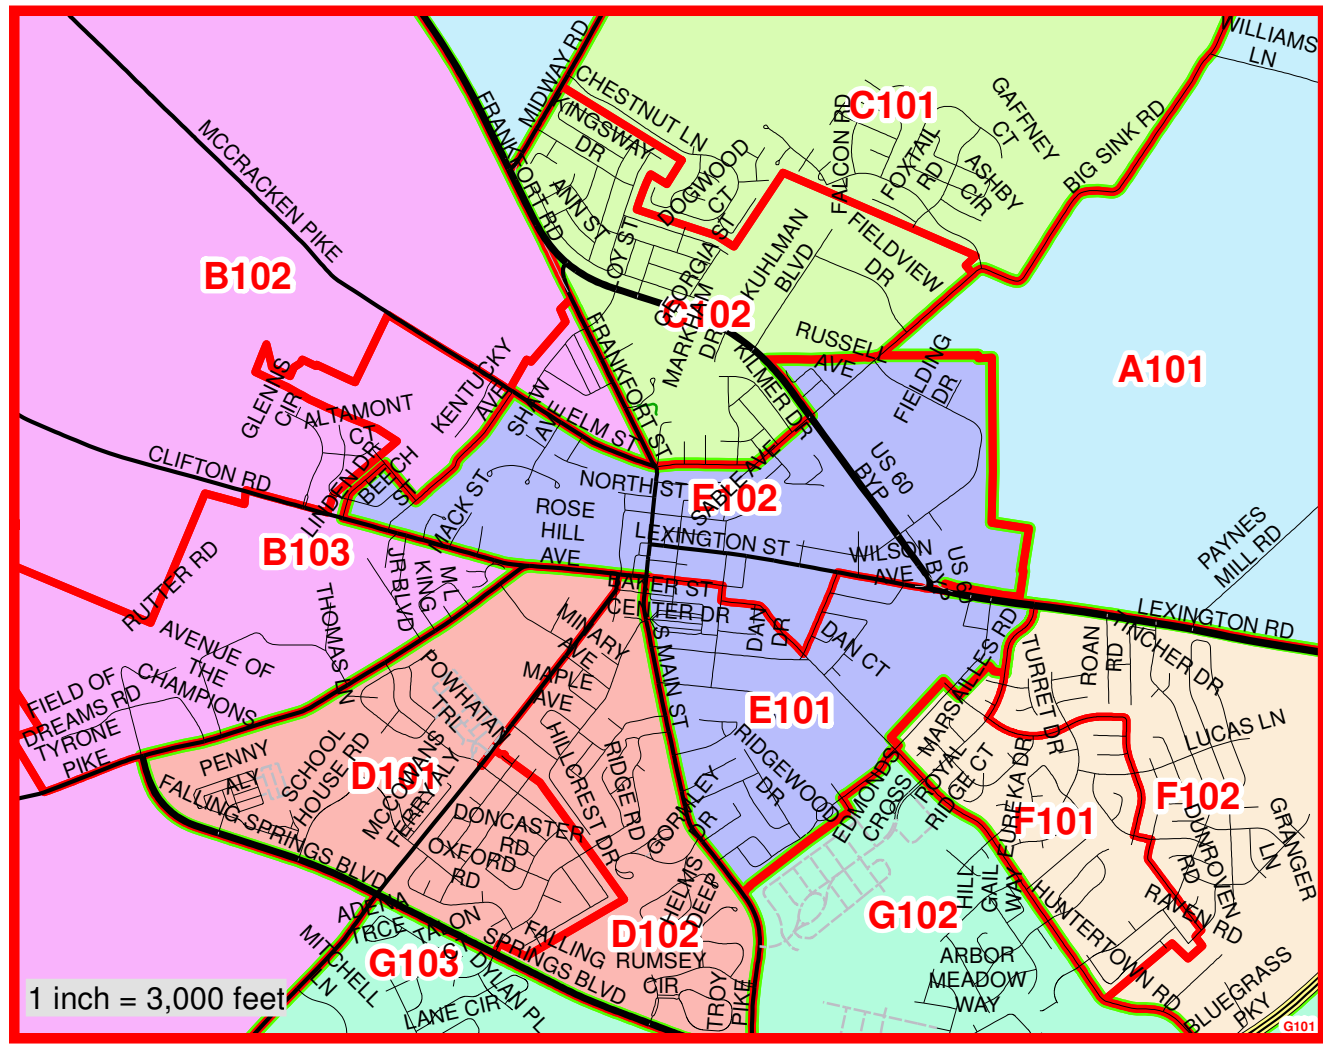

Woodford County Magistrate Districts & Precincts

Versailles

- Precincts
- Magistrate Districts Boundary
- Magistrate District**
 - District 1
 - District 2
 - District 3
 - District 4
 - District 5
 - District 6
 - District 7
 - District 8

1 inch = 3,000 feet

Please pay close attention to your Magistrate District location, as it could change depending on Odd/Even address or location along a road.

Midway-Versailles-Woodford County
Planning Commission

Office of Land Information

Notice: This boundary map is not the official record establishing magisterial boundaries and should not be relied upon as the definitive statement in this regard. The districts are formally established by Woodford County Ordinance 2011-12, approved September 13, 2011, a copy of which may be obtained, at duplication cost, in the Woodford County Judge/Executive's Office.