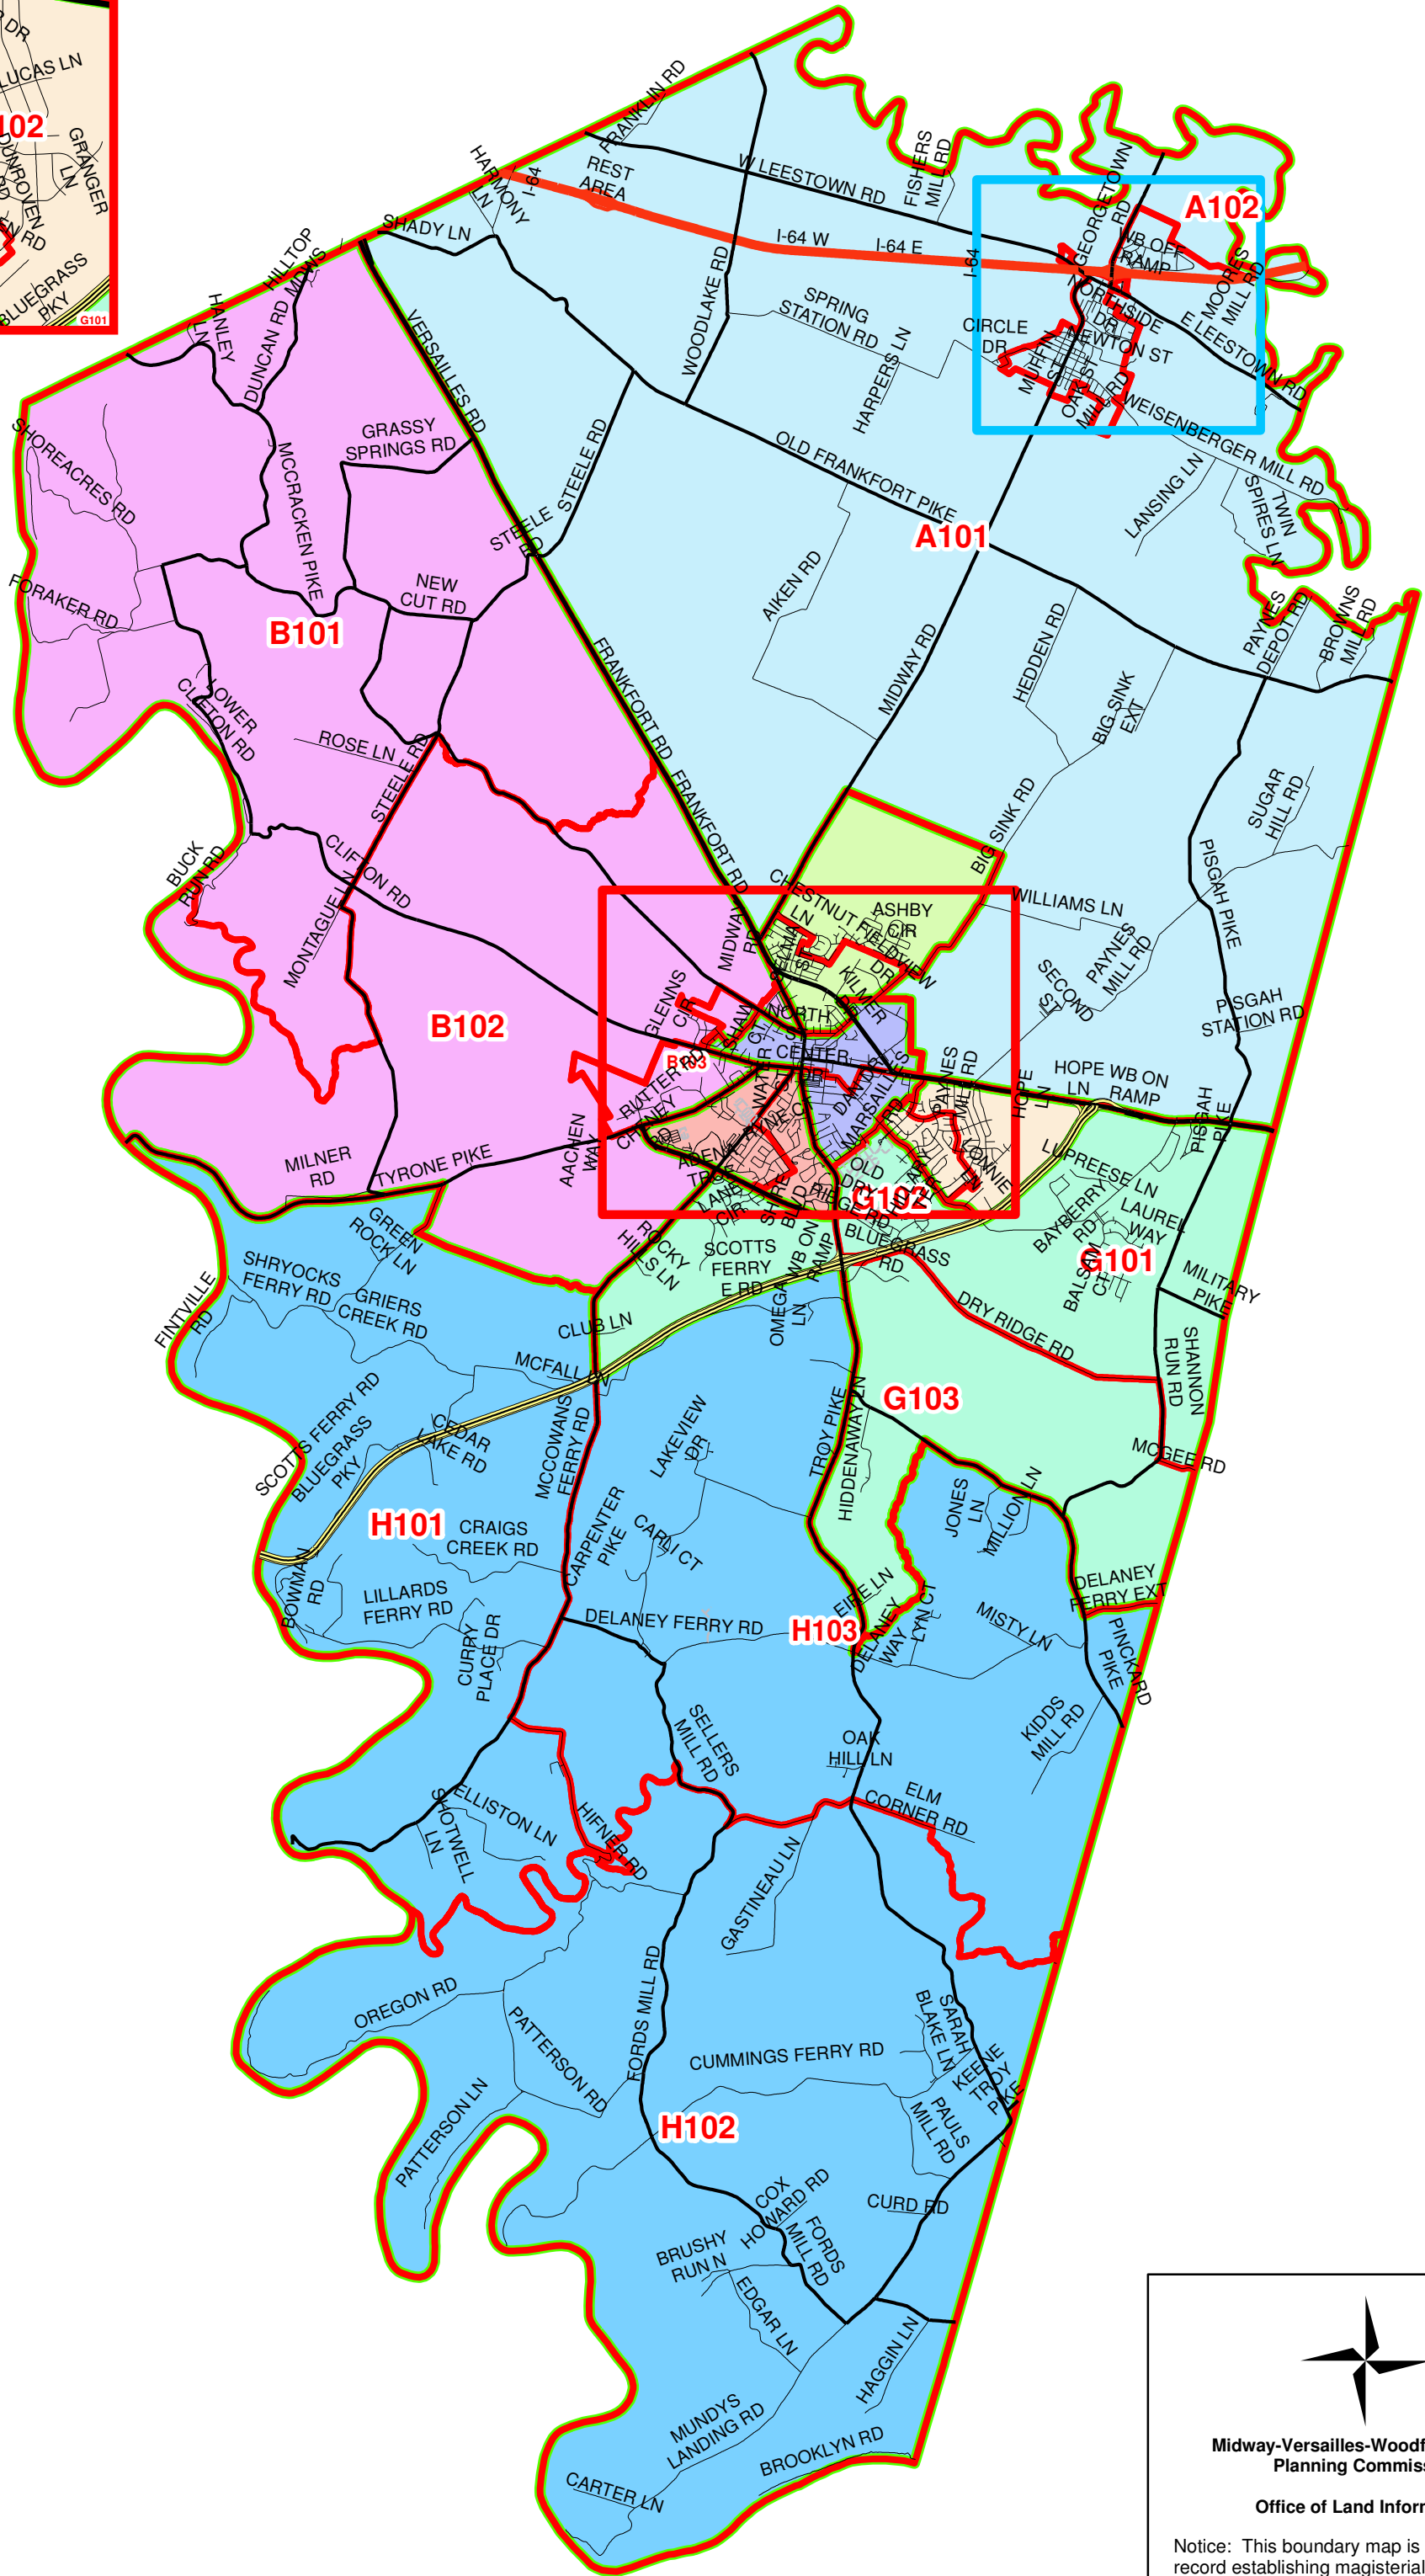

Woodford County Magistrate Districts & Precincts

Versailles

- Precincts
- Magistrate Districts Boundary
- Magistrate District**
 - District 1
 - District 2
 - District 3
 - District 4
 - District 5
 - District 6
 - District 7
 - District 8

1 inch = 3,000 feet

Please pay close attention to your Magistrate District location, as it could change depending on Odd/Even address or location along a road.

Midway-Versailles-Woodford County
Planning Commission

Office of Land Information

Notice: This boundary map is not the official record establishing magisterial boundaries and should not be relied upon as the definitive statement in this regard. The districts are formally established by Woodford County Ordinance 2011-12, approved September 13, 2011, a copy of which may be obtained, at duplication cost, in the Woodford County Judge/Executive's Office.