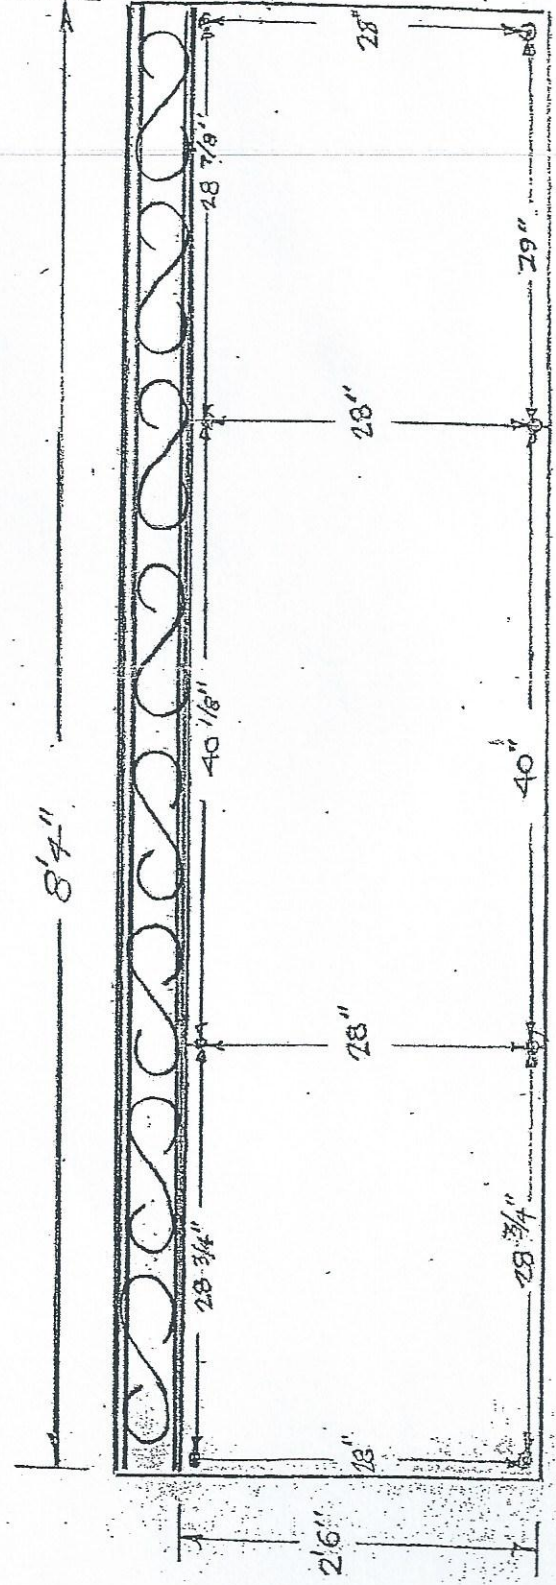

If you need more information you may call 859-873-4139

Form with dimensions for banner attached.

Revised  
6-21-04

# WOODFORD COUNTY COURT HOUSE BANNER FASTNER INSTALLATION

LEFT SIDE  
FRONT VIEW  
COURT HOUSE

NOTE: BOLTS & WING NUTS  
ARE MOUNTED TO EXISTING  
RAILS AS SHOWN.  
ALL MEASUREMENTS ARE ON  
CENTER FROM MOUNTING  
NUTS NOT AS SHOWN

BANNERS CAN NOT  
EXCEED 30" X 100" OR  
16" X 8" AS SHOWN  
THROUGH BOTH SIDES

RIGHT SIDE  
FRONT VIEW  
COURT HOUSE