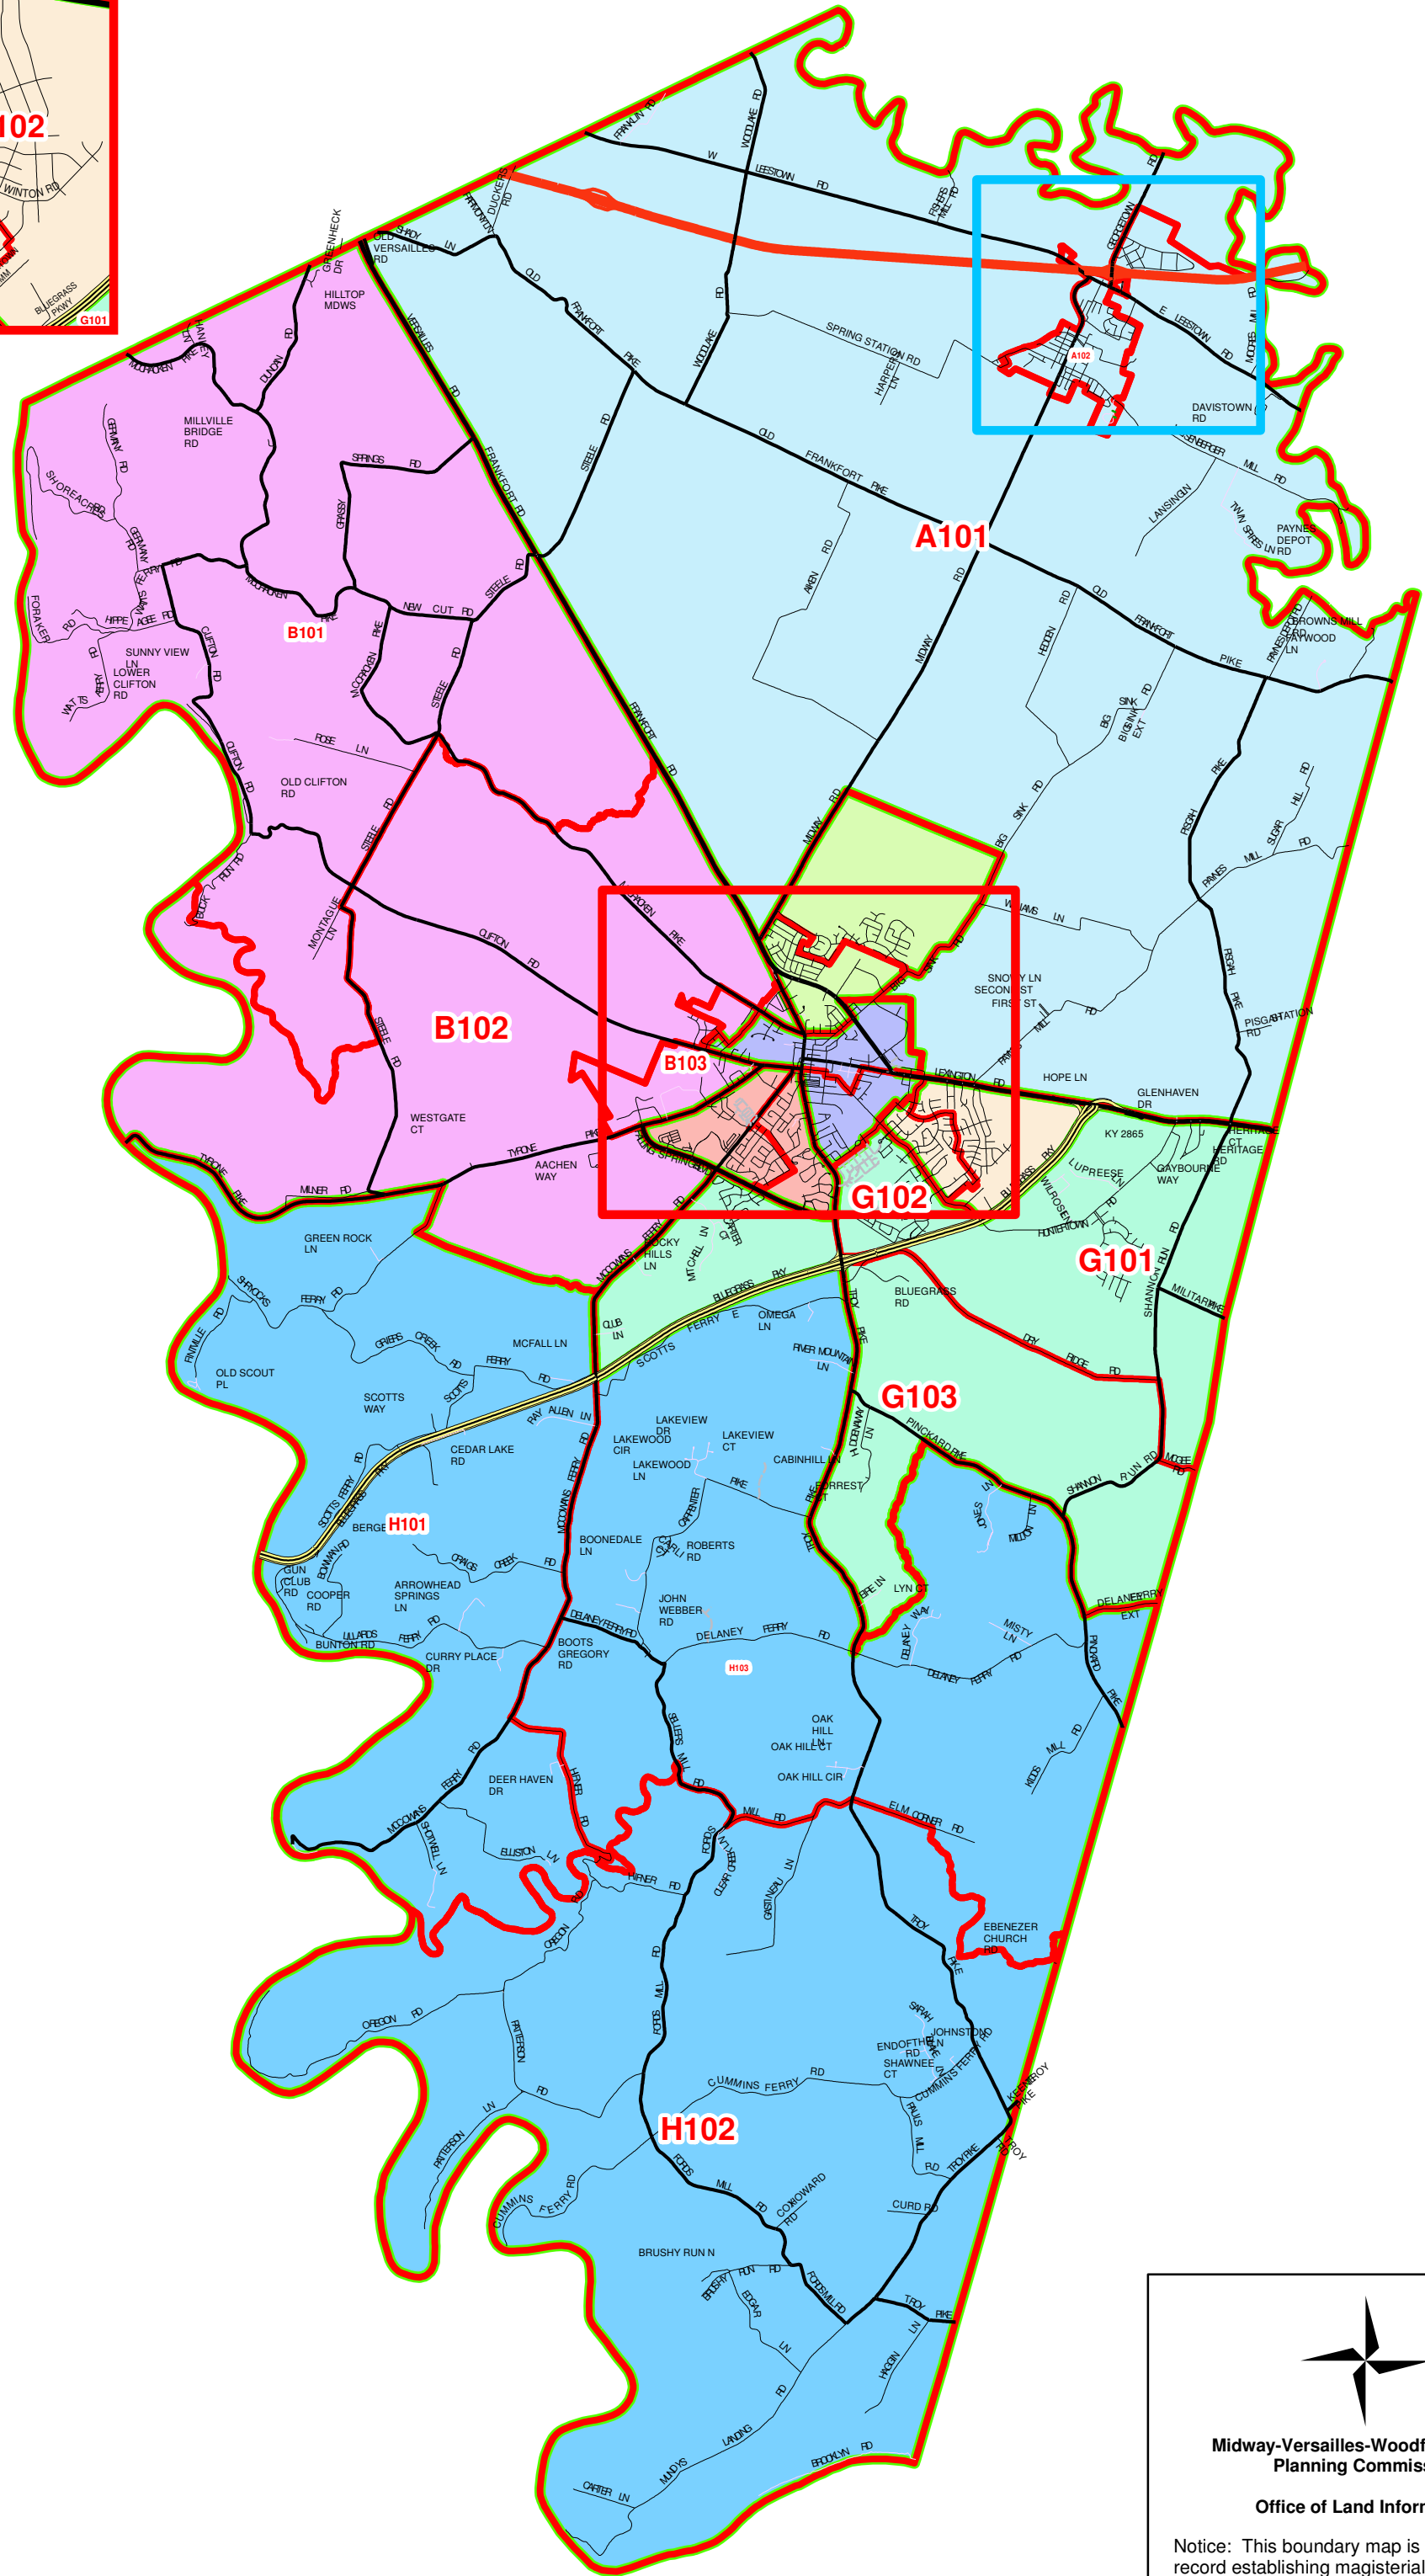

# Woodford County Magistrate Districts & Precincts

**Versailles**

-  Precincts
-  Magistrate Districts Boundary

## Magistrate District

-  District 1
-  District 2
-  District 3
-  District 4
-  District 5
-  District 6
-  District 7
-  District 8

**Midway**

Please pay close attention to your Magistrate District location, as it could change depending on Odd/Even address or location along a road.

**Midway-Versailles-Woodford County  
Planning Commission**

Office of Land Information

Notice: This boundary map is not the official record establishing magisterial boundaries and should not be relied upon as the definitive statement in this regard. The districts are formally established by Woodford County Ordinance 2011-12, approved September 13, 2011, a copy of which may be obtained, at duplication cost, in the Woodford County Judge/Executive's Office.